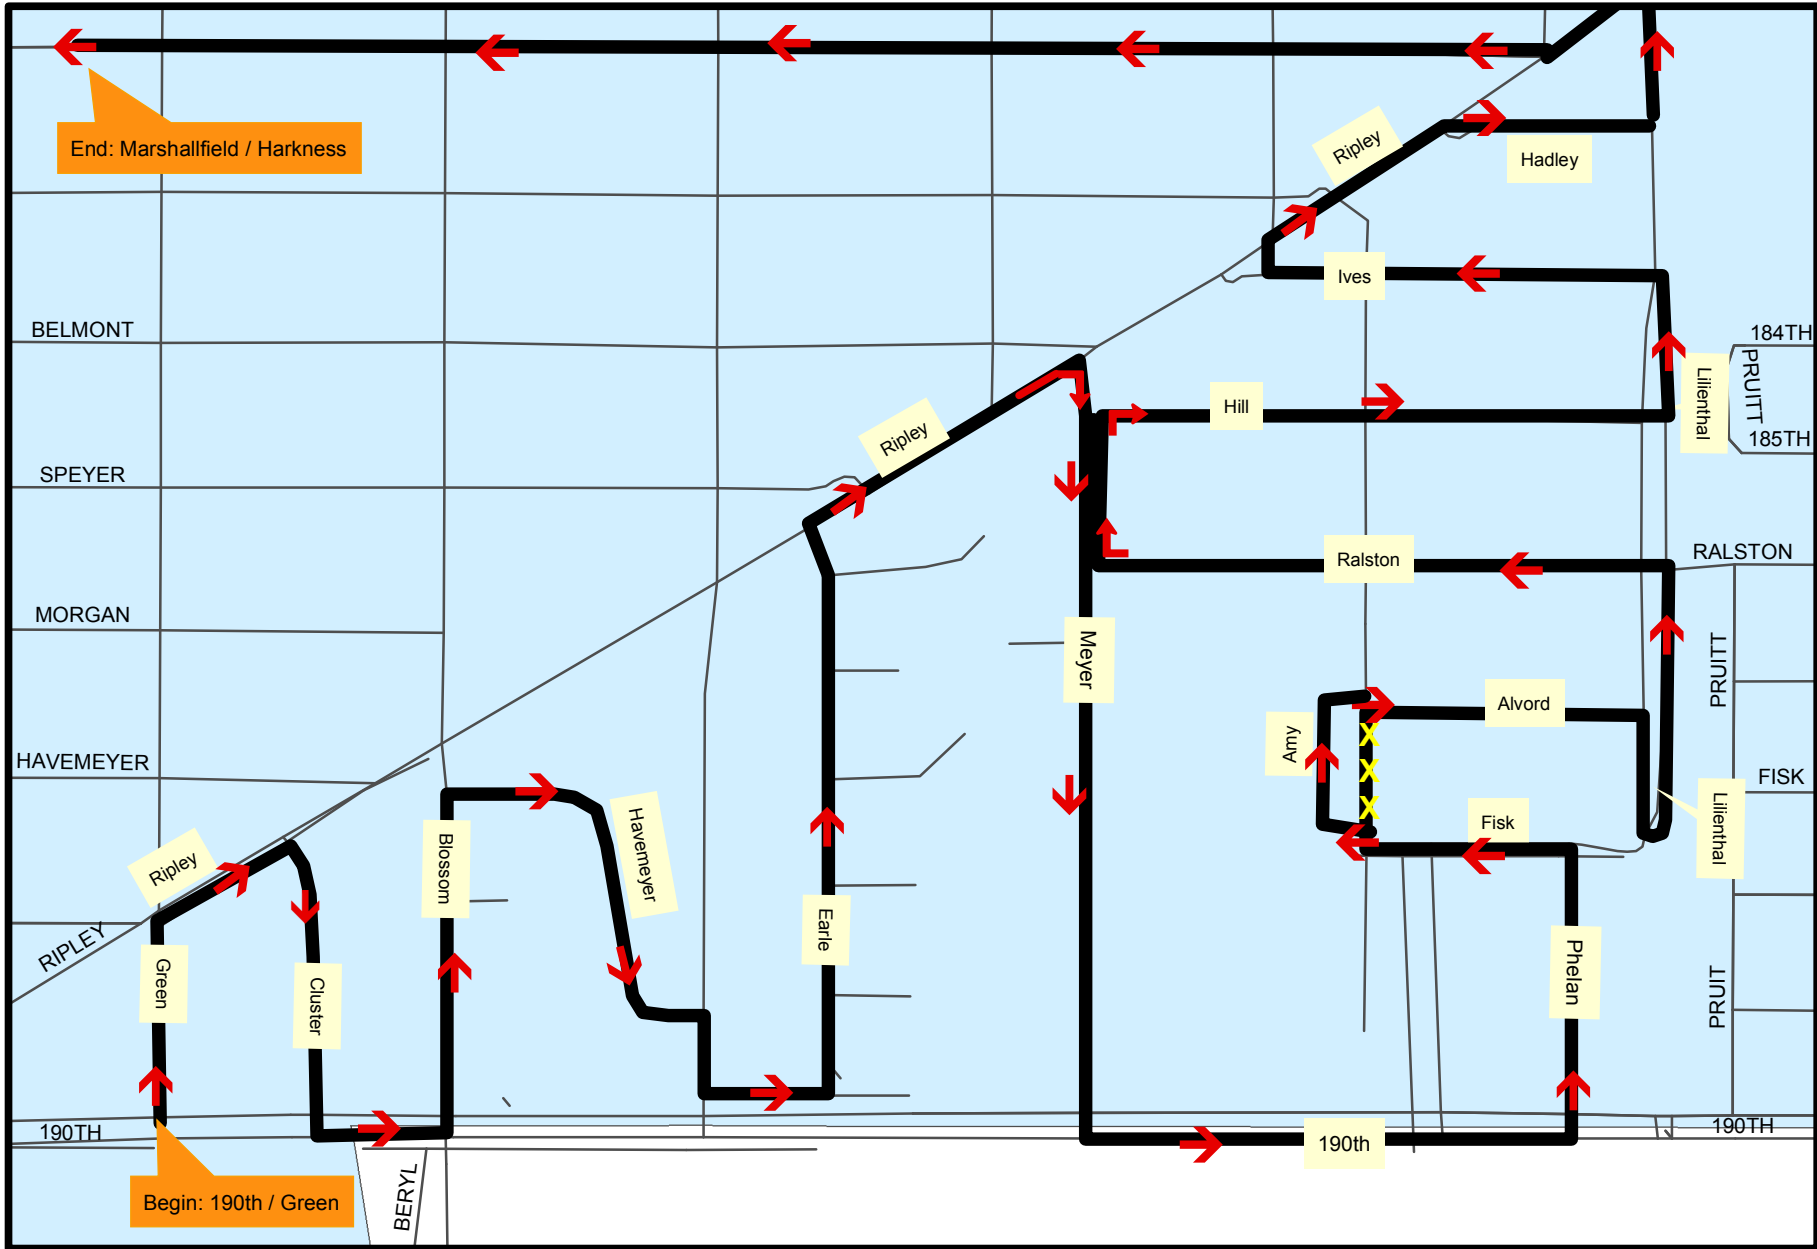

**WEDNESDAY 11-29-23**

**Route 3**

**THURSDAY 11-30-23**    **Route 4**

**FRIDAY 12-1-23**

**Route 5**

**SATURDAY 12-2-23**

**Route 6**

**SUNDAY 12-3-23**

**Route 7**

**TUESDAY 12-5-23**

**Route 9**

- \*\*NOTE: Go the "Wrong Way" on Axenty
- \*\*NOTE: Go dark S/B Ford from Reed to Herrin, also go dark W/B Carnegie

**WEDNESDAY 12-6-23**

**Route 10**

**THURSDAY 12-7-23**

**Route 11**

**FRIDAY 12-8-23**

**Route 12**

**SATURDAY 12-9-23** Route 13

**SUNDAY 12-10-23**

**Route 14**

**MONDAY 12-11-23** Route 15

**WEDNESDAY 12-13-23** Route 17