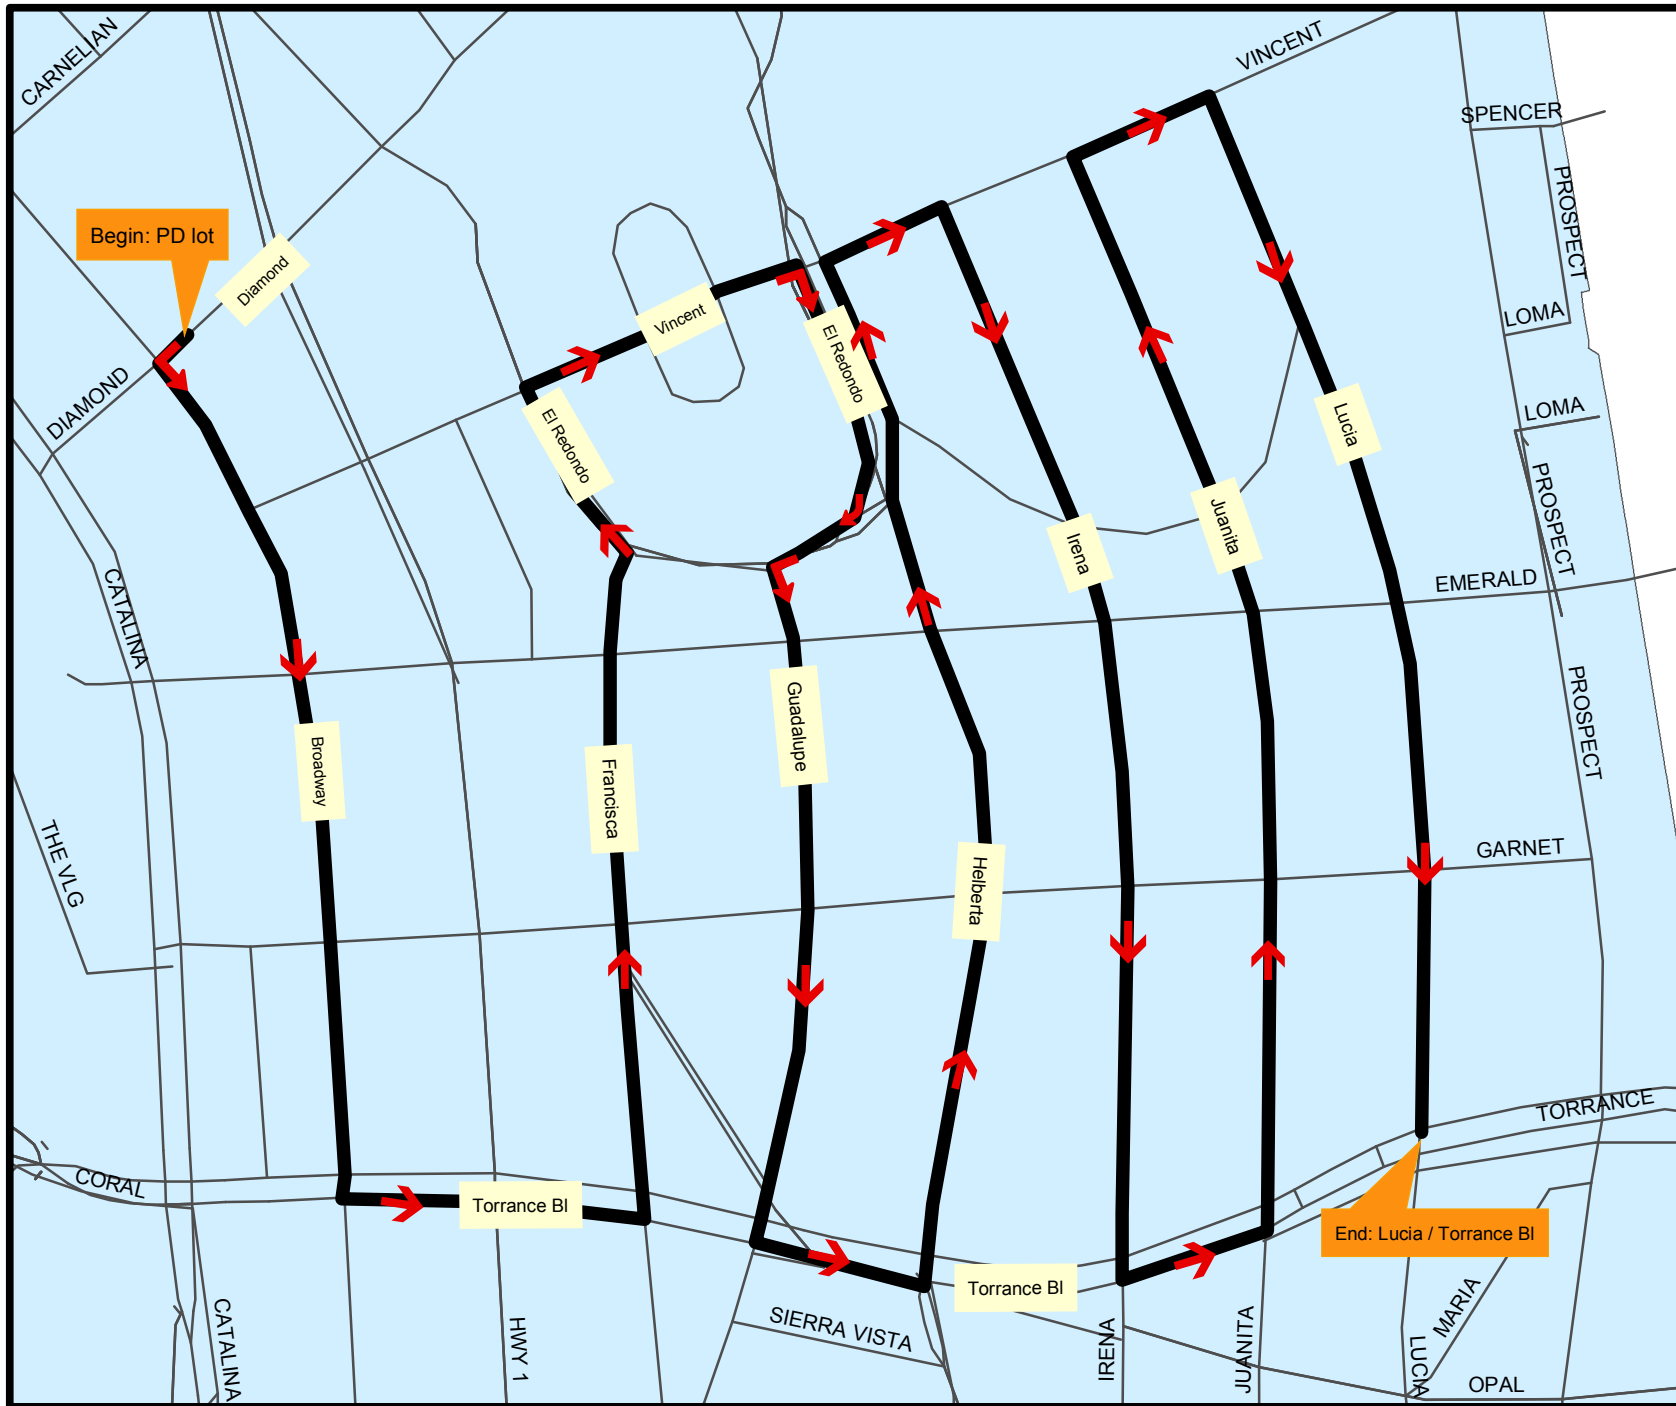

**WEDNESDAY 11-29-23**

**Route 3**

**THURSDAY 11-30-23**    **Route 4**

**FRIDAY 12-1-23**

**Route 5**

**SATURDAY 12-2-23**

**Route 6**

**SUNDAY 12-3-23**

**Route 7**

**TUESDAY 12-5-23**

**Route 9**

- \*\*NOTE: Go the "Wrong Way" on Axenty
- \*\*NOTE: Go dark S/B Ford from Reed to Herrin, also go dark W/B Carnegie

**WEDNESDAY 12-6-23**

**Route 10**

**THURSDAY 12-7-23**

**Route 11**

**FRIDAY 12-8-23**

**Route 12**

**SATURDAY 12-9-23** Route 13

**SUNDAY 12-10-23**

**Route 14**

**MONDAY 12-11-23** Route 15

**WEDNESDAY 12-13-23** Route 17