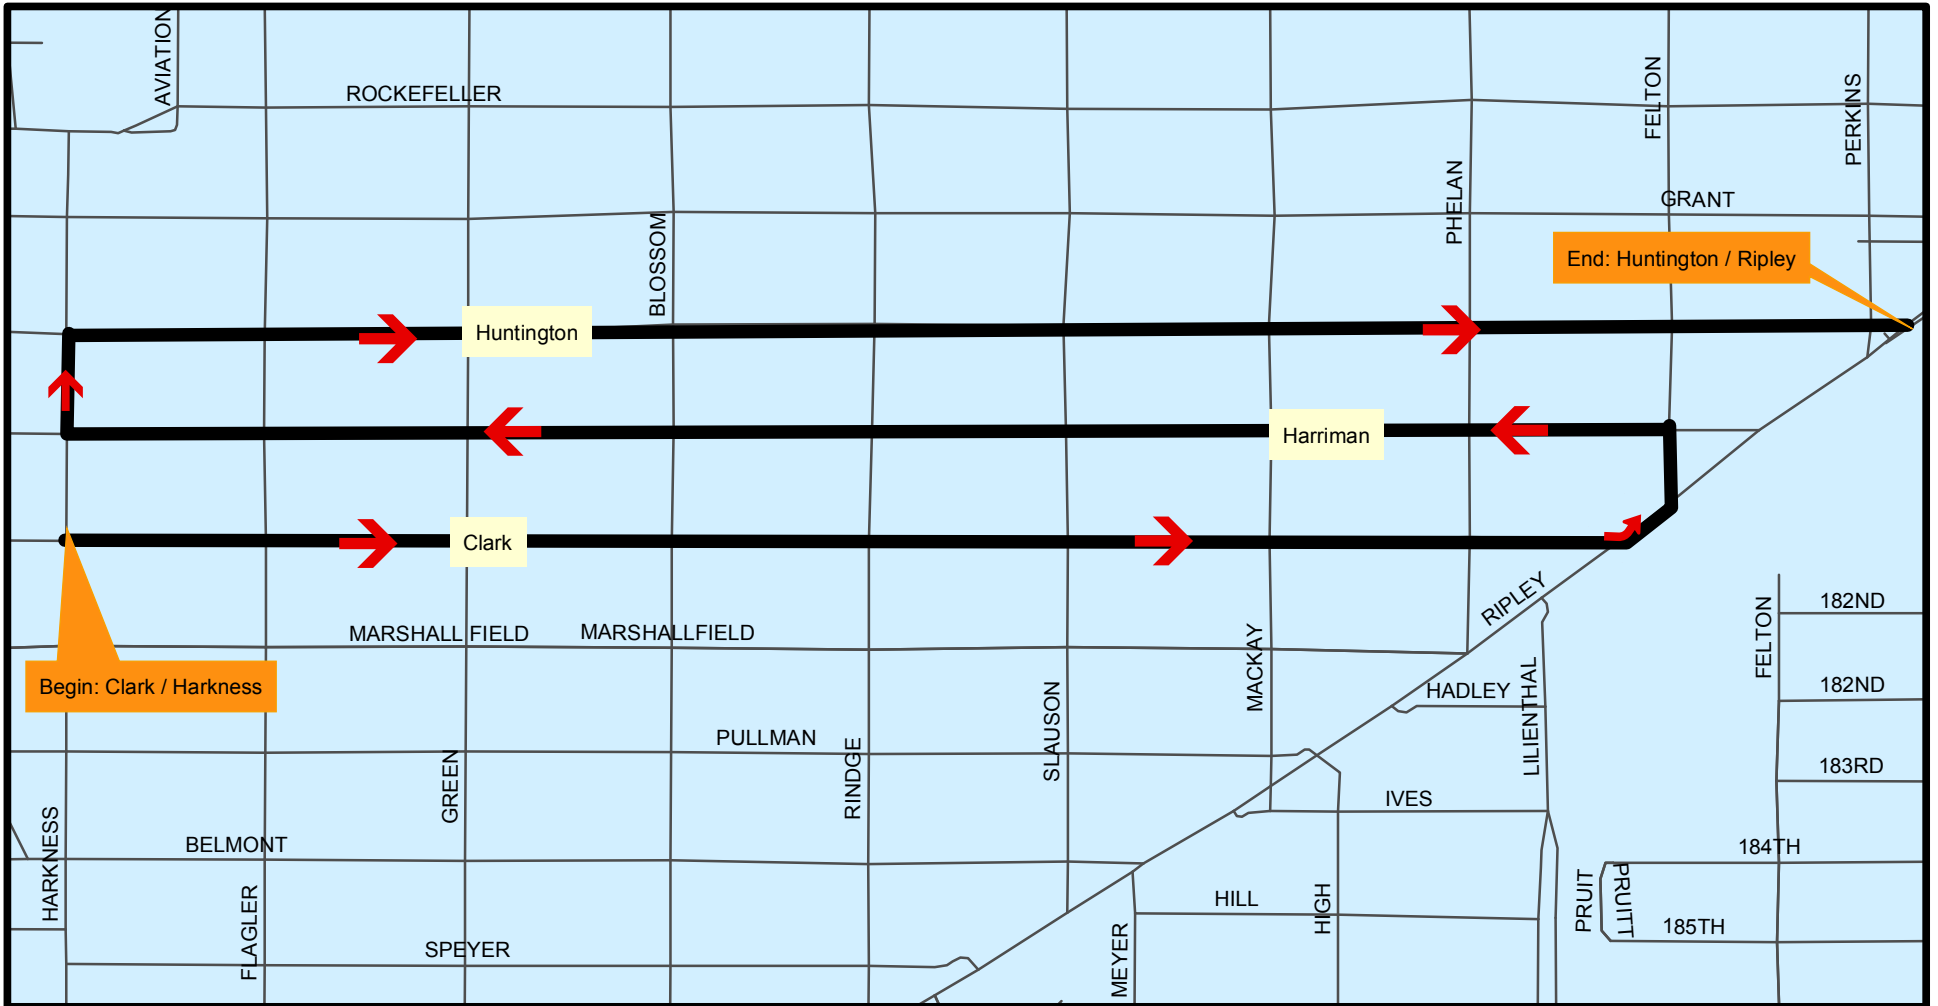

**WEDNESDAY 11-29-23**

**Route 3**

**THURSDAY 11-30-23**    **Route 4**

**FRIDAY 12-1-23**

**Route 5**

**SATURDAY 12-2-23**

**Route 6**

**SUNDAY 12-3-23**

**Route 7**

**TUESDAY 12-5-23**

**Route 9**

- \*\*NOTE: Go the "Wrong Way" on Axenty
- \*\*NOTE: Go dark S/B Ford from Reed to Herrin, also go dark W/B Carnegie

**WEDNESDAY 12-6-23**

**Route 10**

**THURSDAY 12-7-23**

**Route 11**

**FRIDAY 12-8-23**

**Route 12**

**SATURDAY 12-9-23** Route 13

**SUNDAY 12-10-23**

**Route 14**

**MONDAY 12-11-23** Route 15

**WEDNESDAY 12-13-23** Route 17