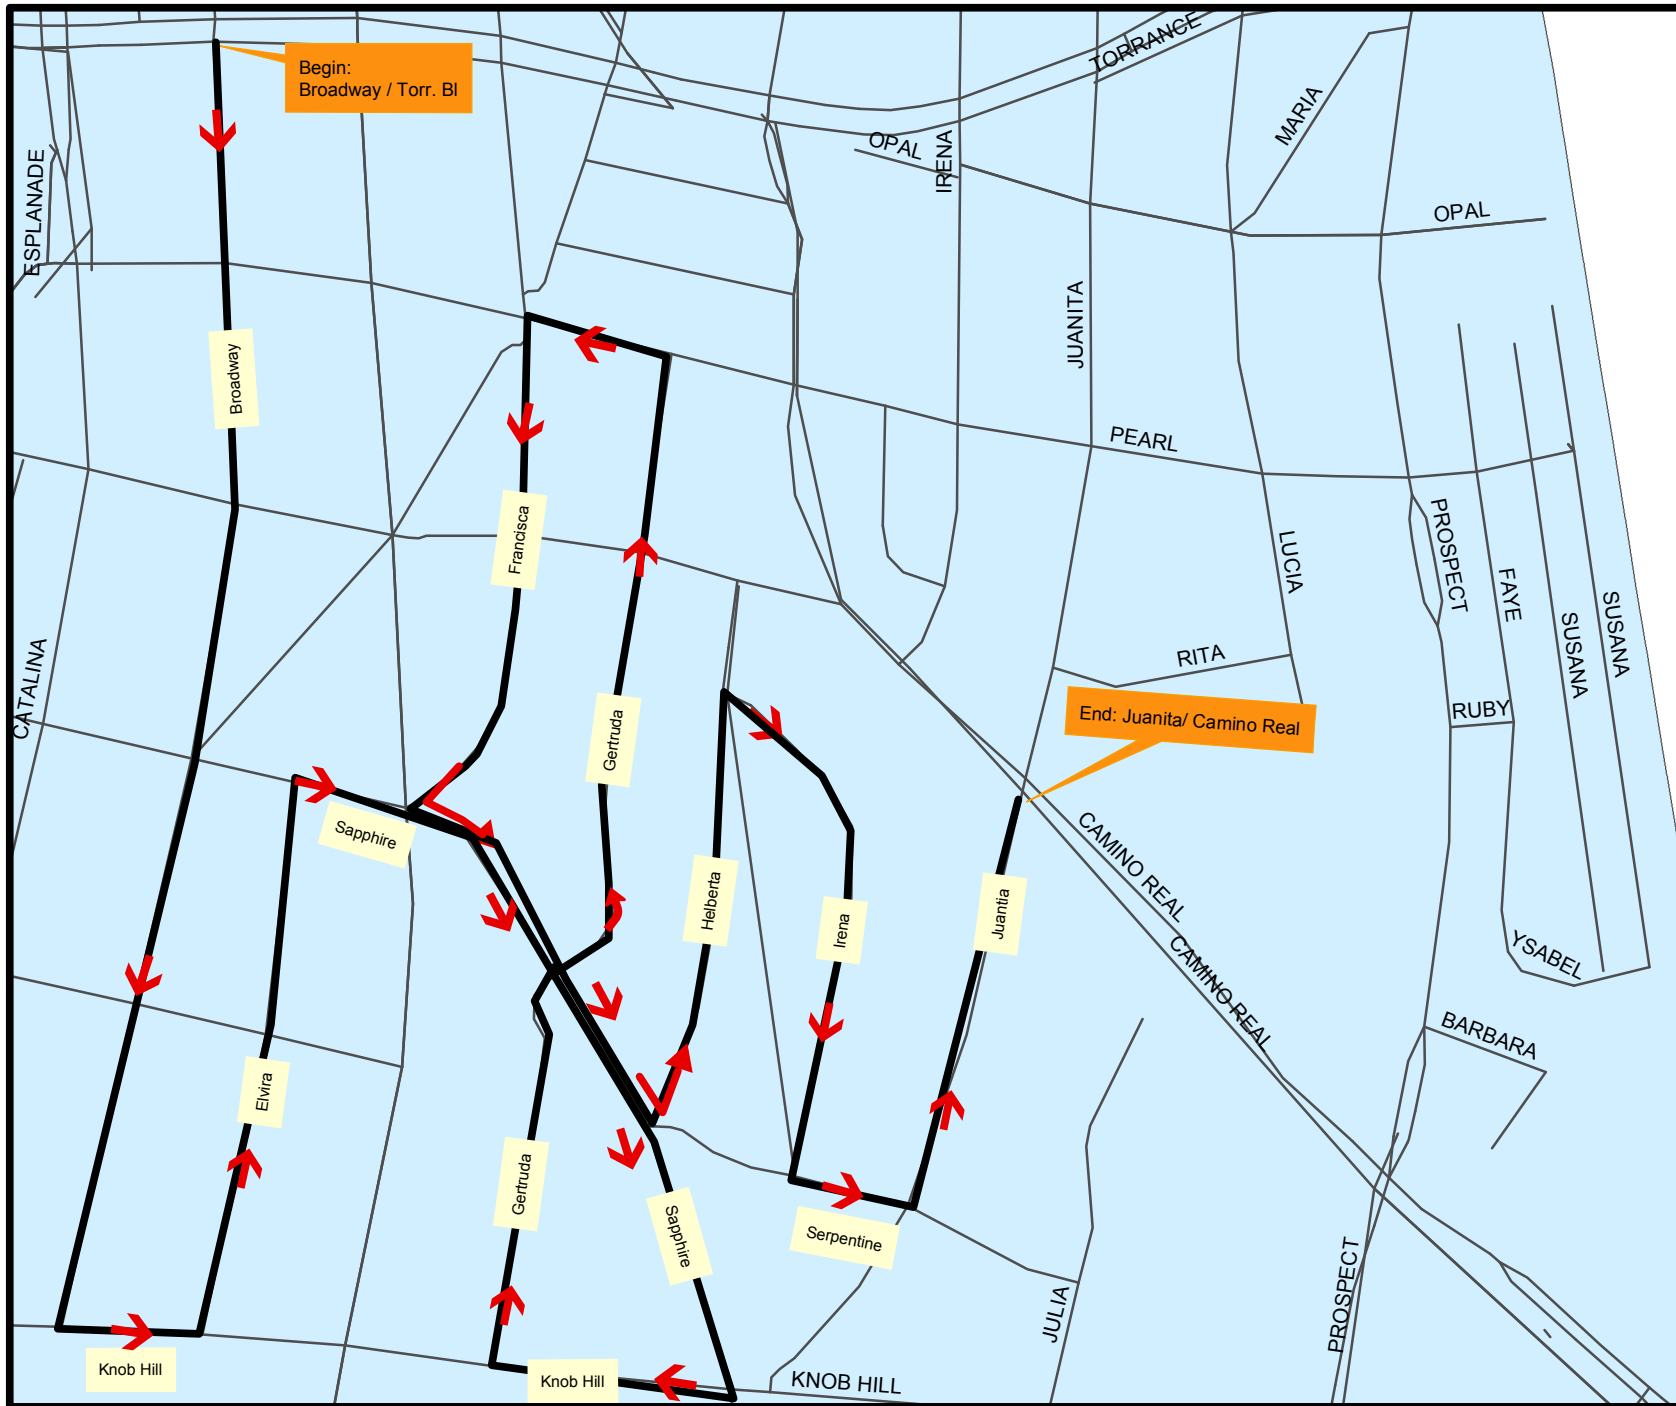

**WEDNESDAY 11-29-23**

**Route 3**

**THURSDAY 11-30-23**    **Route 4**

**FRIDAY 12-1-23**

**Route 5**

**SATURDAY 12-2-23**

**Route 6**

**SUNDAY 12-3-23**

**Route 7**

**TUESDAY 12-5-23**

**Route 9**

- \*\*NOTE: Go the "Wrong Way" on Axenty
- \*\*NOTE: Go dark S/B Ford from Reed to Herrin, also go dark W/B Carnegie

**WEDNESDAY 12-6-23**

**Route 10**

**THURSDAY 12-7-23**

**Route 11**

**FRIDAY 12-8-23**

**Route 12**

**SATURDAY 12-9-23** Route 13

**SUNDAY 12-10-23**

**Route 14**

**MONDAY 12-11-23** Route 15

**WEDNESDAY 12-13-23** Route 17