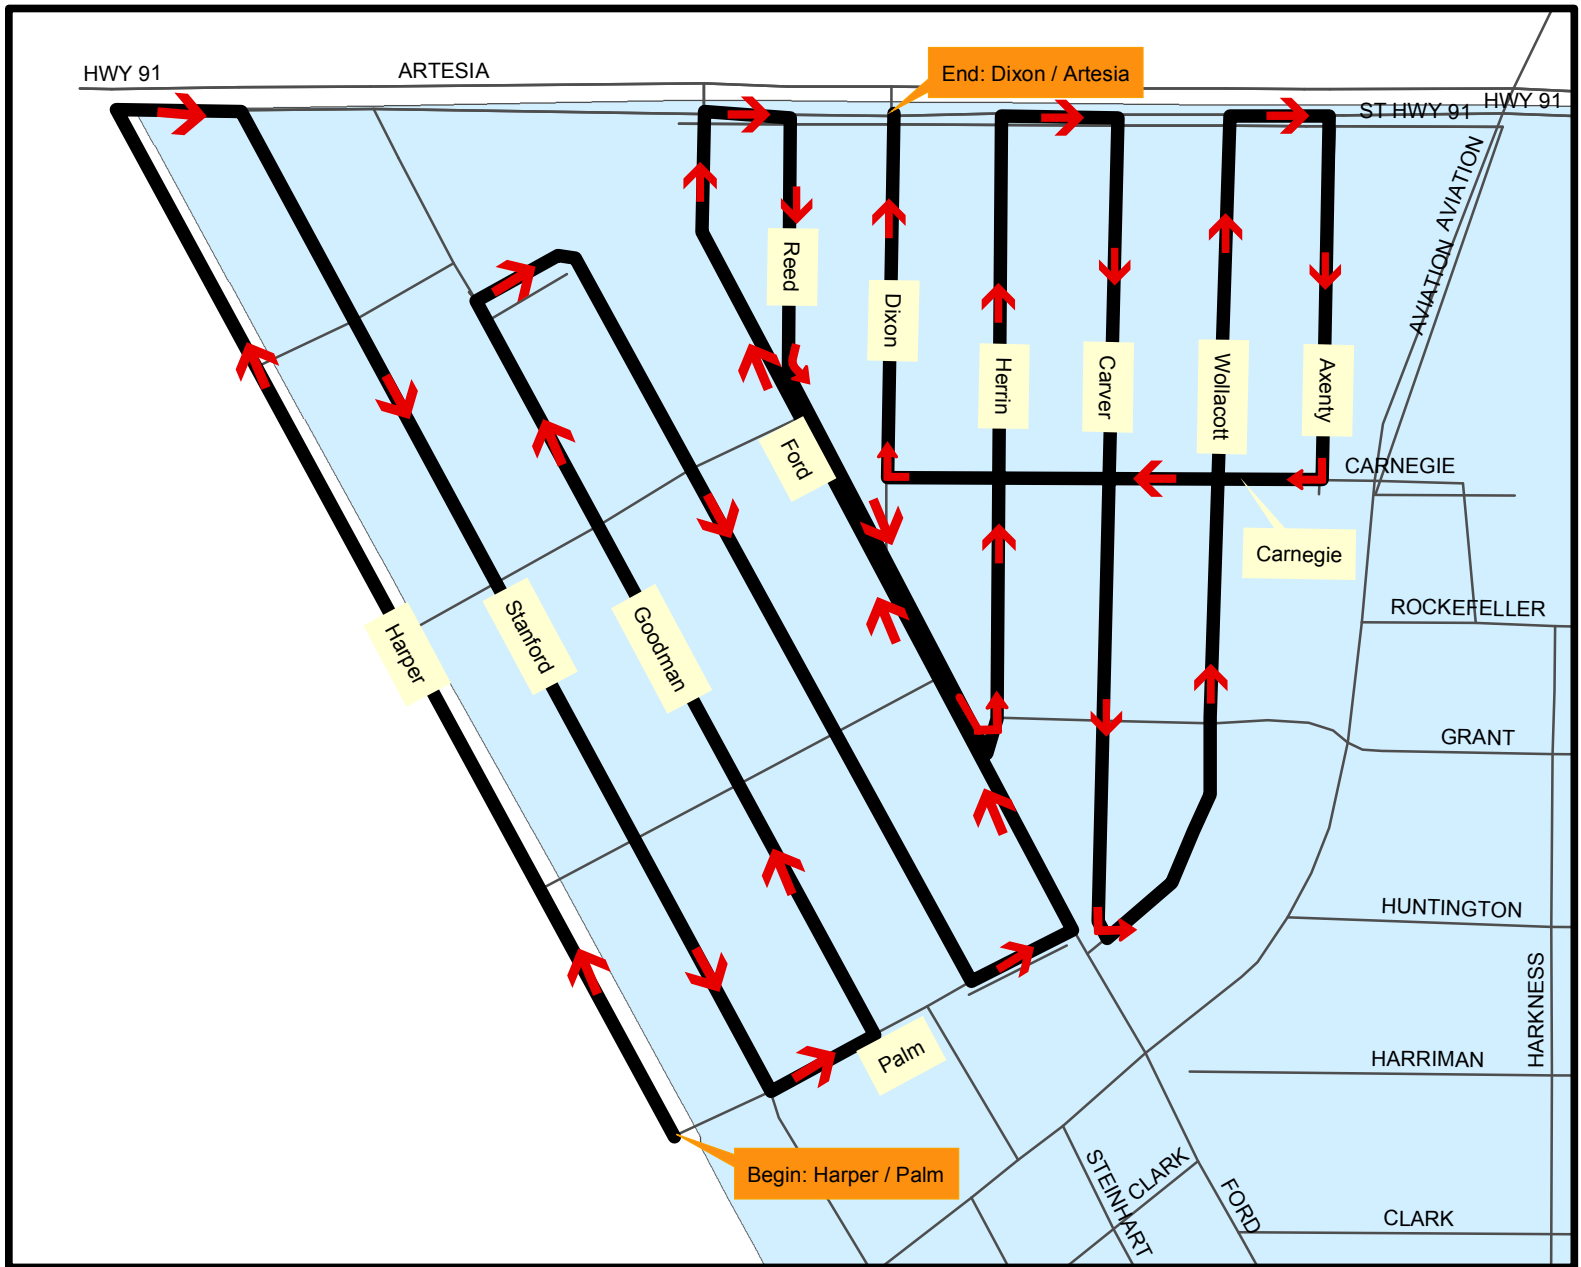

**WEDNESDAY 11-29-23**

**Route 3**

**THURSDAY 11-30-23**    **Route 4**

**FRIDAY 12-1-23**

**Route 5**

**SATURDAY 12-2-23**

**Route 6**

**SUNDAY 12-3-23**

**Route 7**

**TUESDAY 12-5-23**

**Route 9**

- \*\*NOTE: Go the "Wrong Way" on Axenty
- \*\*NOTE: Go dark S/B Ford from Reed to Herrin, also go dark W/B Carnegie

**WEDNESDAY 12-6-23**

**Route 10**

**THURSDAY 12-7-23**

**Route 11**

**FRIDAY 12-8-23**

**Route 12**

**SATURDAY 12-9-23** Route 13

**SUNDAY 12-10-23**

**Route 14**

**MONDAY 12-11-23** Route 15

**WEDNESDAY 12-13-23** Route 17