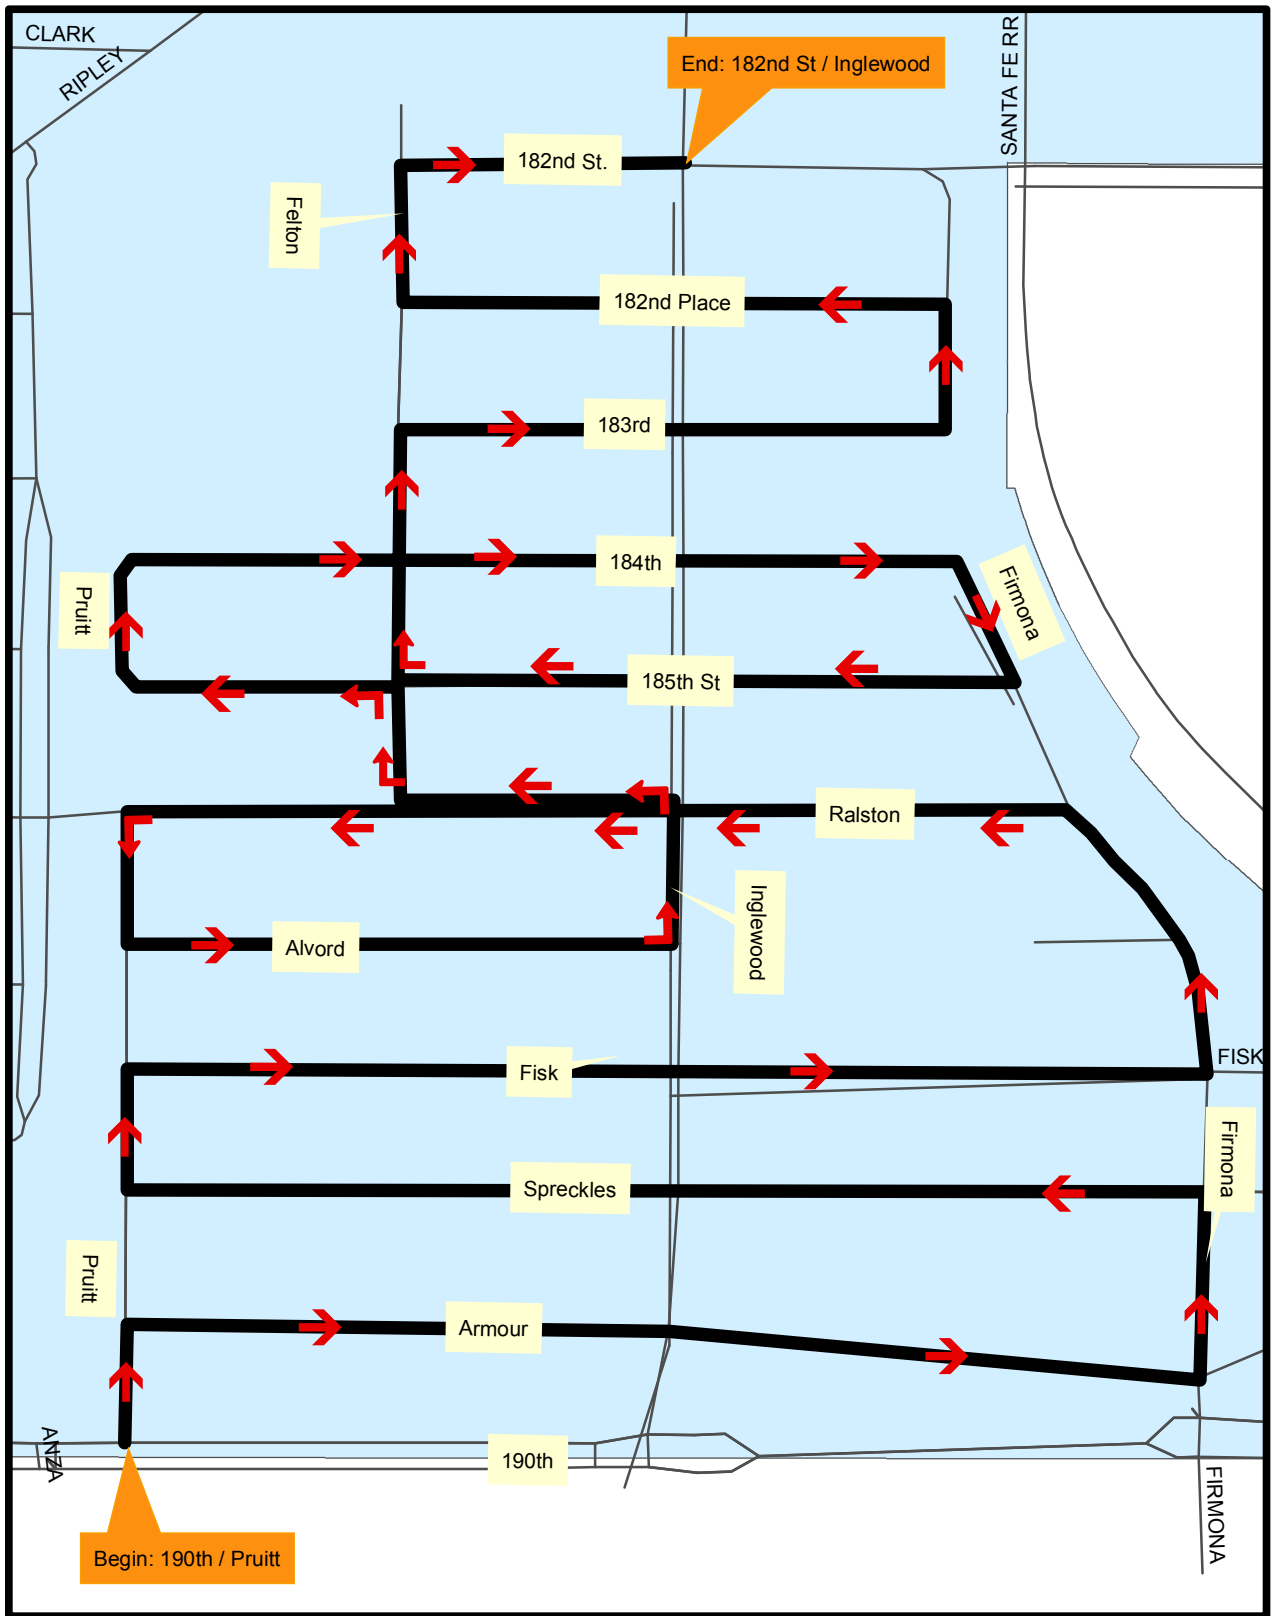

**WEDNESDAY 11-29-23**

**Route 3**

**THURSDAY 11-30-23**    **Route 4**

**FRIDAY 12-1-23**

**Route 5**

**SATURDAY 12-2-23**

**Route 6**

**SUNDAY 12-3-23**

**Route 7**

**TUESDAY 12-5-23**

**Route 9**

- \*\*NOTE: Go the "Wrong Way" on Axenty
- \*\*NOTE: Go dark S/B Ford from Reed to Herrin, also go dark W/B Carnegie

**WEDNESDAY 12-6-23**

**Route 10**

**THURSDAY 12-7-23**

**Route 11**

**FRIDAY 12-8-23**

**Route 12**

**SATURDAY 12-9-23** Route 13

**SUNDAY 12-10-23**

**Route 14**

**MONDAY 12-11-23** Route 15

**WEDNESDAY 12-13-23** Route 17