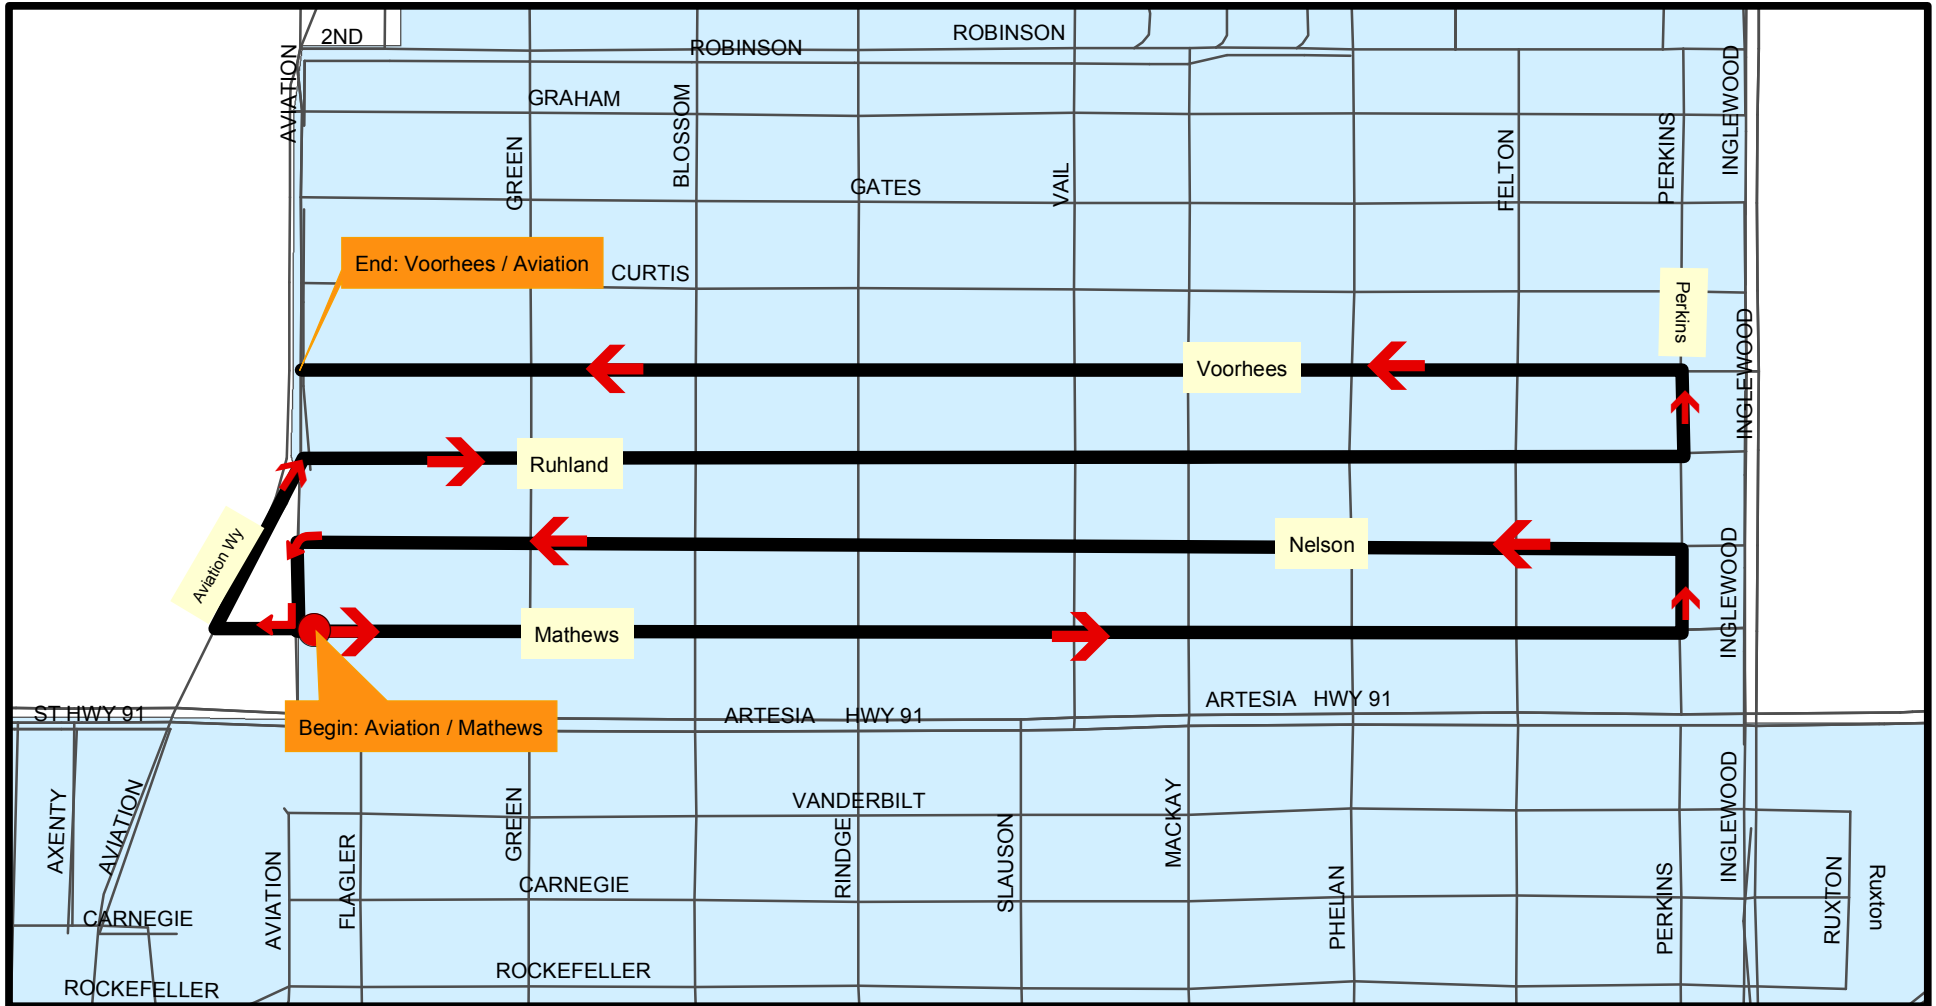

**WEDNESDAY 11-29-23**

**Route 3**

**THURSDAY 11-30-23**    **Route 4**

**FRIDAY 12-1-23**

**Route 5**

**SATURDAY 12-2-23**

**Route 6**

**SUNDAY 12-3-23**

**Route 7**

**TUESDAY 12-5-23**

**Route 9**

- \*\*NOTE: Go the "Wrong Way" on Axenty
- \*\*NOTE: Go dark S/B Ford from Reed to Herrin, also go dark W/B Carnegie

**WEDNESDAY 12-6-23**

**Route 10**

**THURSDAY 12-7-23**

**Route 11**

**FRIDAY 12-8-23**

**Route 12**

**SATURDAY 12-9-23** Route 13

**SUNDAY 12-10-23**

**Route 14**

**MONDAY 12-11-23** Route 15

**WEDNESDAY 12-13-23** Route 17