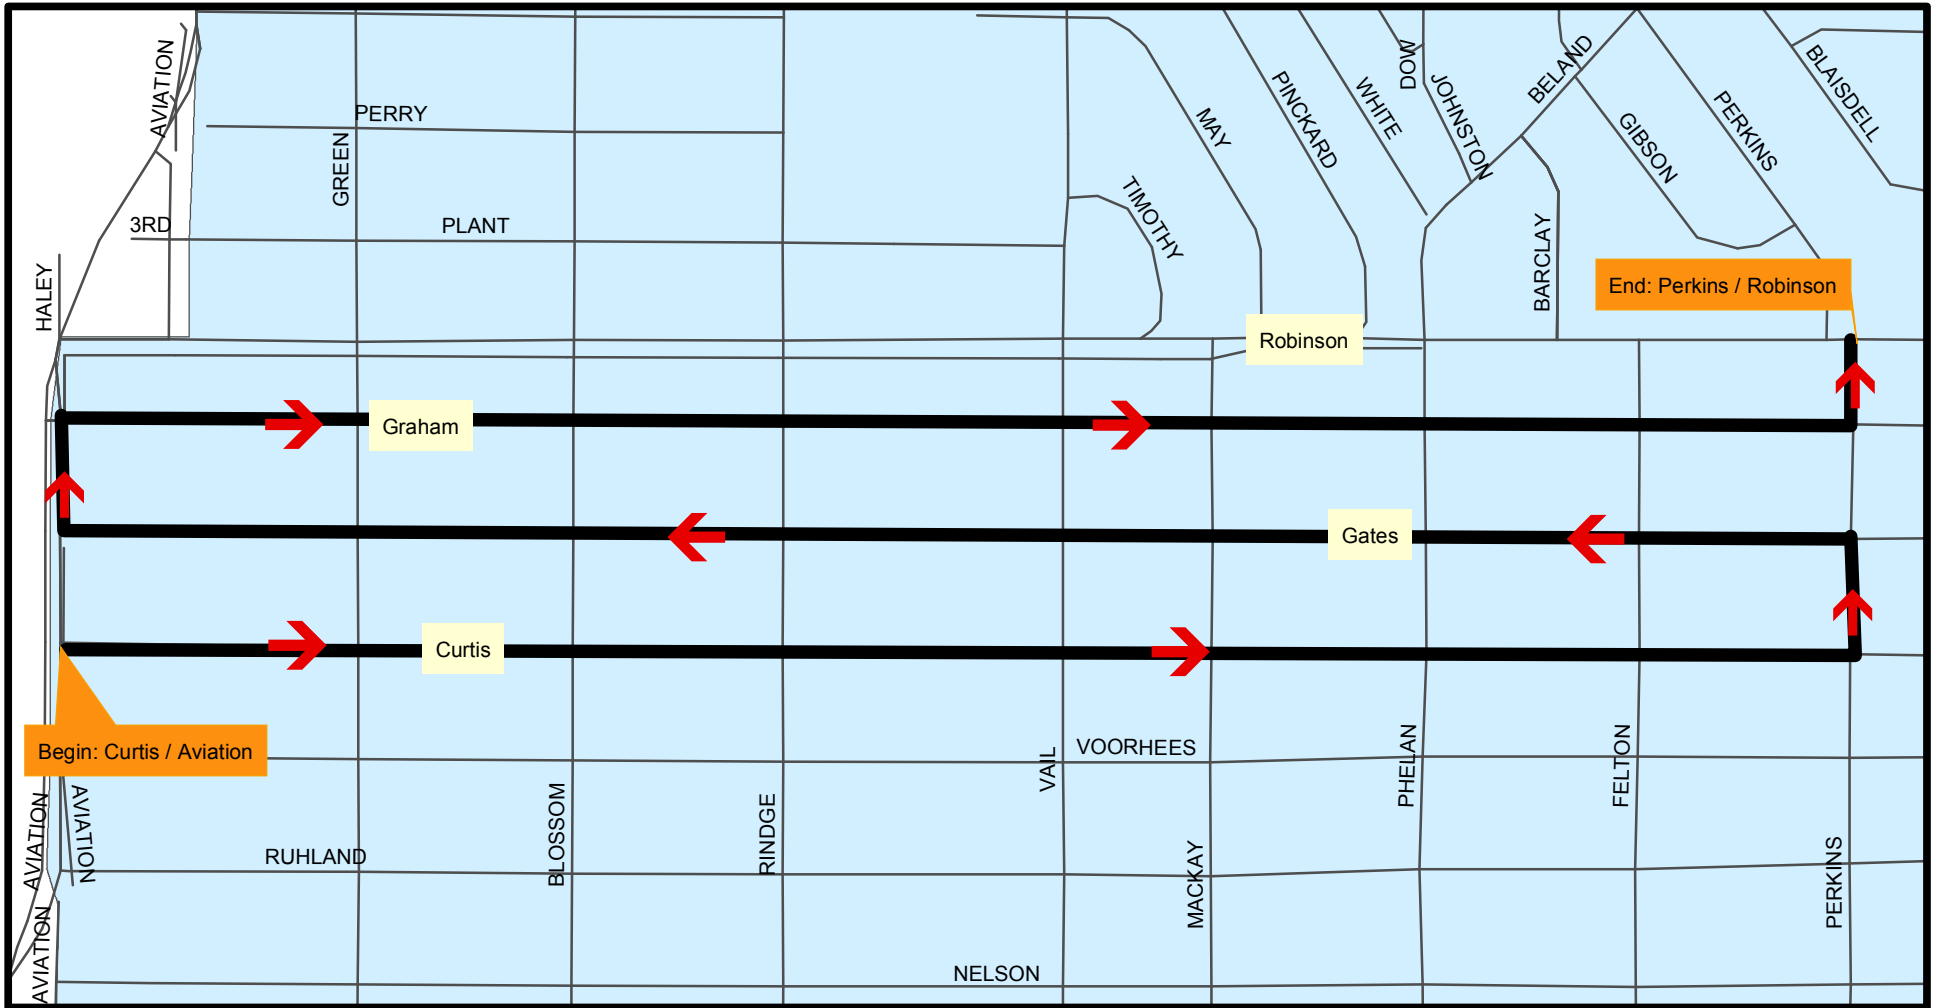

**WEDNESDAY 11-29-23**

**Route 3**

**THURSDAY 11-30-23**    **Route 4**

**FRIDAY 12-1-23**

**Route 5**

**SATURDAY 12-2-23**

**Route 6**

**SUNDAY 12-3-23**

**Route 7**

**TUESDAY 12-5-23**

**Route 9**

- \*\*NOTE: Go the "Wrong Way" on Axenty
- \*\*NOTE: Go dark S/B Ford from Reed to Herrin, also go dark W/B Carnegie

**WEDNESDAY 12-6-23**

**Route 10**

**THURSDAY 12-7-23**

**Route 11**

**FRIDAY 12-8-23**

**Route 12**

**SATURDAY 12-9-23** Route 13

**SUNDAY 12-10-23**

**Route 14**

**MONDAY 12-11-23** Route 15

**WEDNESDAY 12-13-23** Route 17