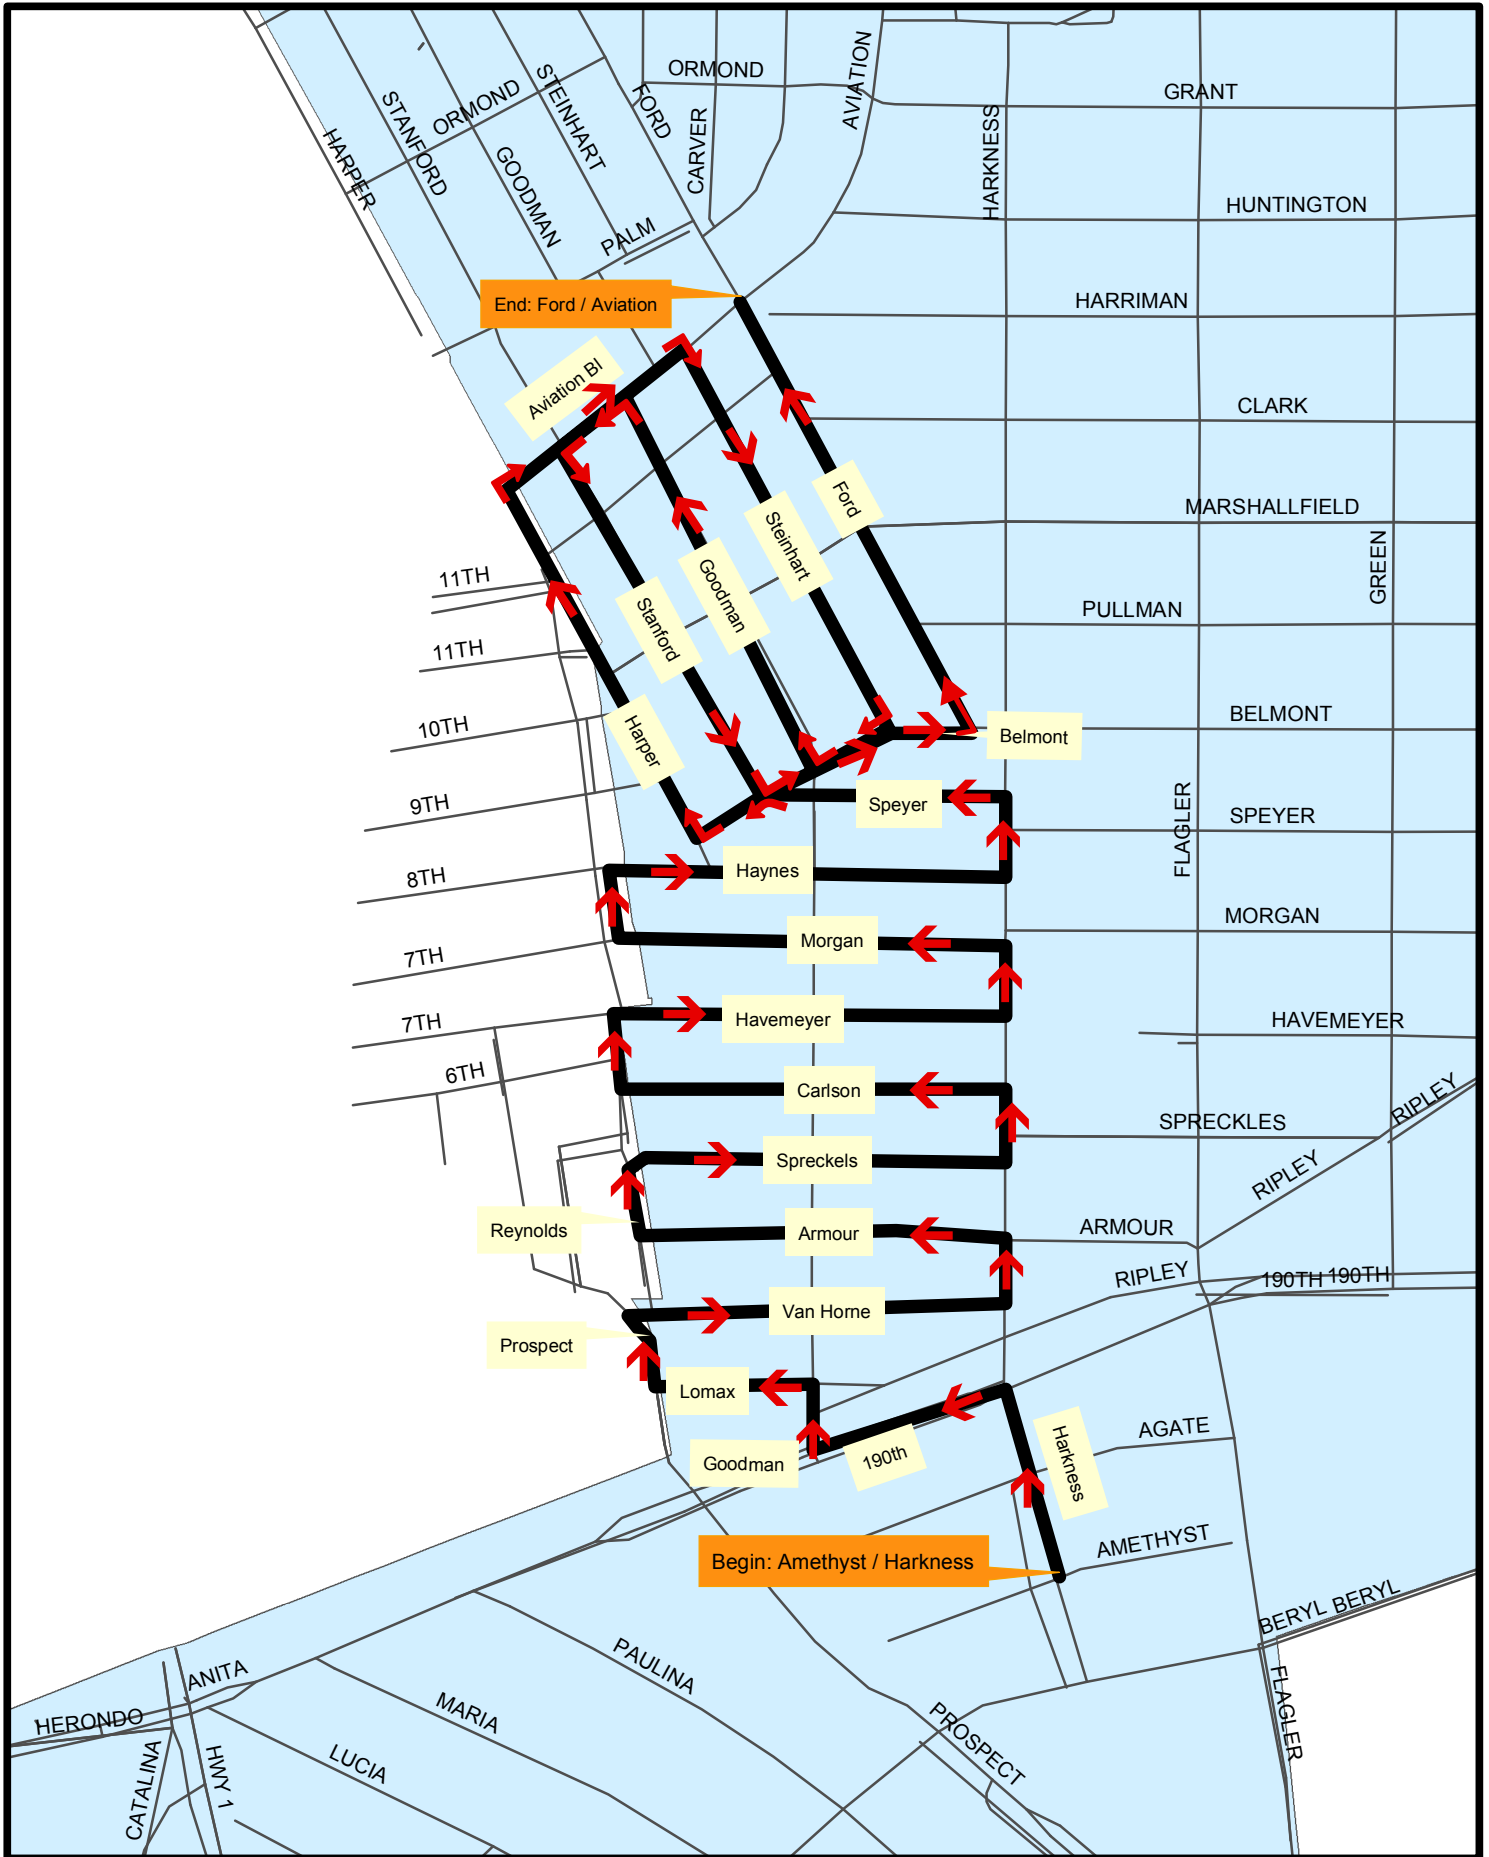

**WEDNESDAY 11-29-23**

**Route 3**

**THURSDAY 11-30-23**    **Route 4**

**FRIDAY 12-1-23**

**Route 5**

**SATURDAY 12-2-23**

**Route 6**

**SUNDAY 12-3-23**

**Route 7**

**TUESDAY 12-5-23**

**Route 9**

- \*\*NOTE: Go the "Wrong Way" on Axenty
- \*\*NOTE: Go dark S/B Ford from Reed to Herrin, also go dark W/B Carnegie

**WEDNESDAY 12-6-23**

**Route 10**

**THURSDAY 12-7-23**

**Route 11**

**FRIDAY 12-8-23**

**Route 12**

**SATURDAY 12-9-23** Route 13

**SUNDAY 12-10-23**

**Route 14**

**MONDAY 12-11-23** Route 15

**WEDNESDAY 12-13-23** Route 17