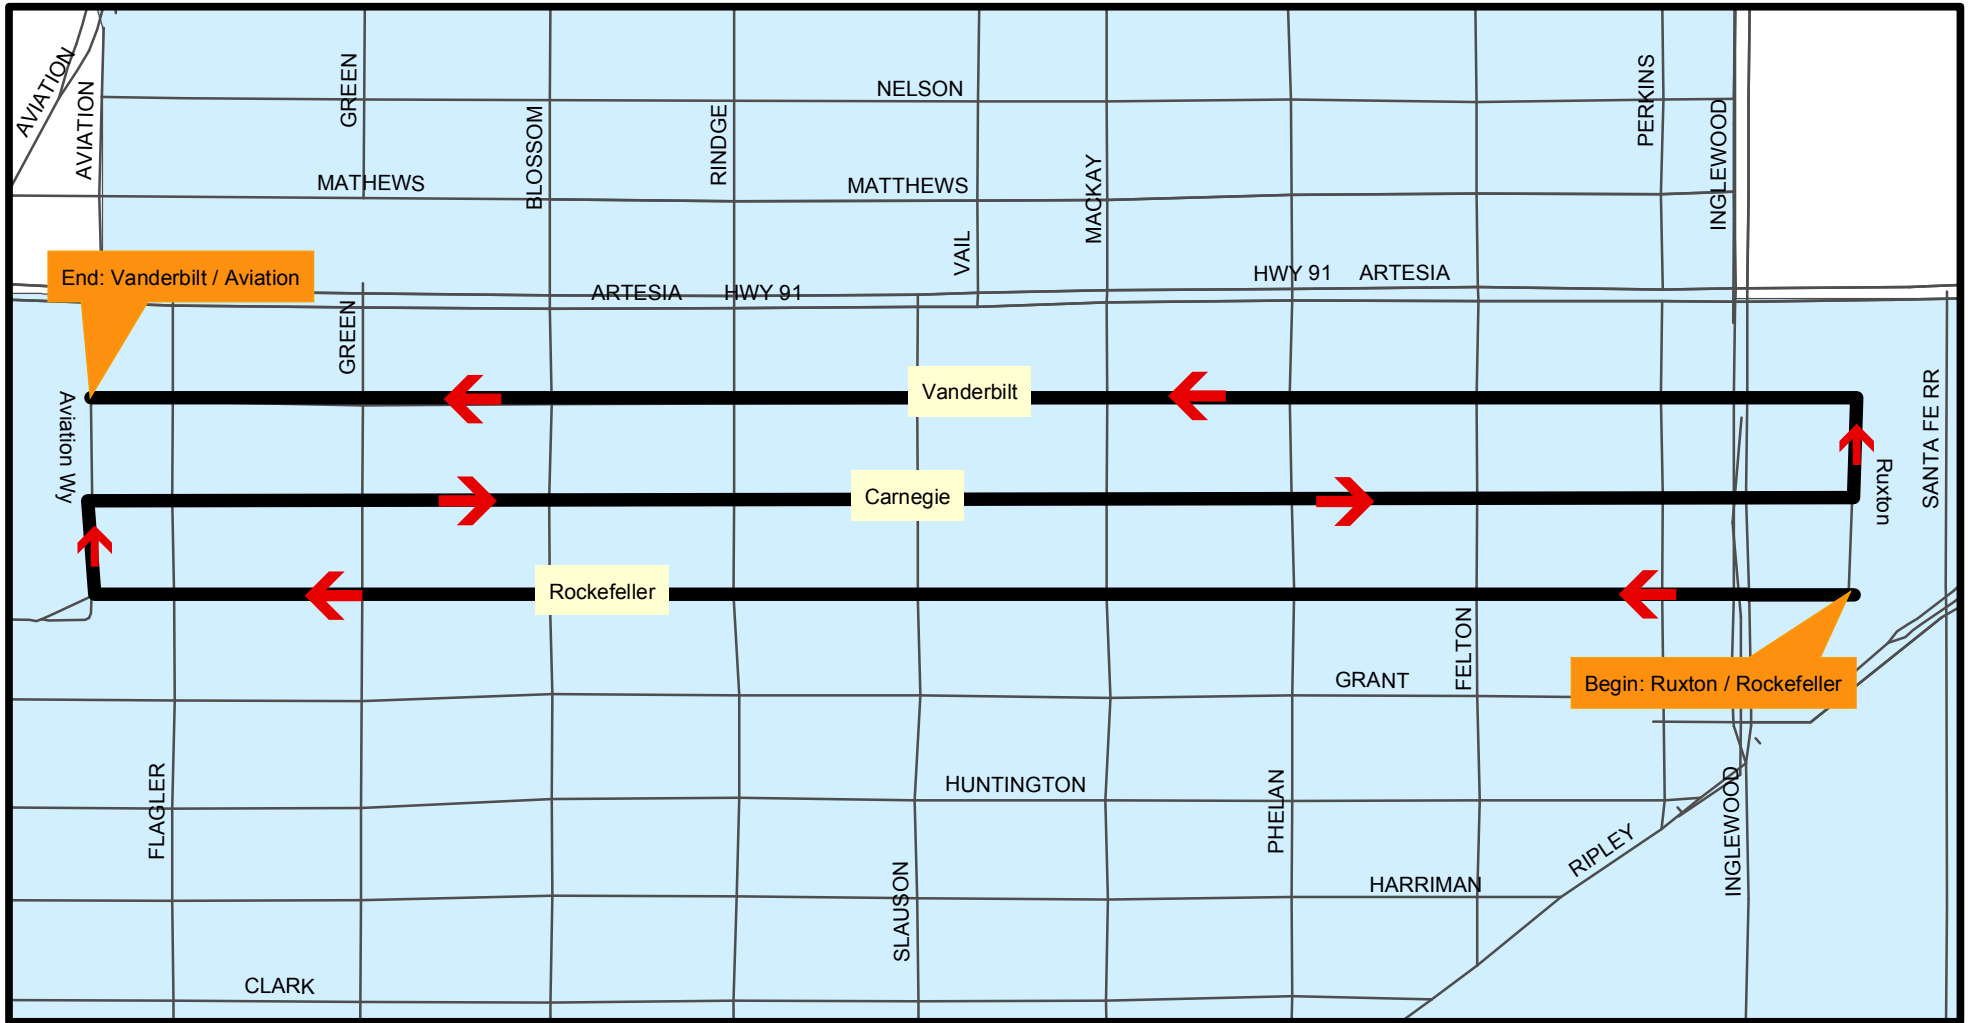

**WEDNESDAY 11-29-23**

**Route 3**

**THURSDAY 11-30-23**    **Route 4**

**FRIDAY 12-1-23**

**Route 5**

**SATURDAY 12-2-23**

**Route 6**

**SUNDAY 12-3-23**

**Route 7**

**TUESDAY 12-5-23**

**Route 9**

- \*\*NOTE: Go the "Wrong Way" on Axenty
- \*\*NOTE: Go dark S/B Ford from Reed to Herrin, also go dark W/B Carnegie

**WEDNESDAY 12-6-23**

**Route 10**

**THURSDAY 12-7-23**

**Route 11**

**FRIDAY 12-8-23**

**Route 12**

**SATURDAY 12-9-23** Route 13

**SUNDAY 12-10-23**

**Route 14**

**MONDAY 12-11-23** Route 15

**WEDNESDAY 12-13-23** Route 17