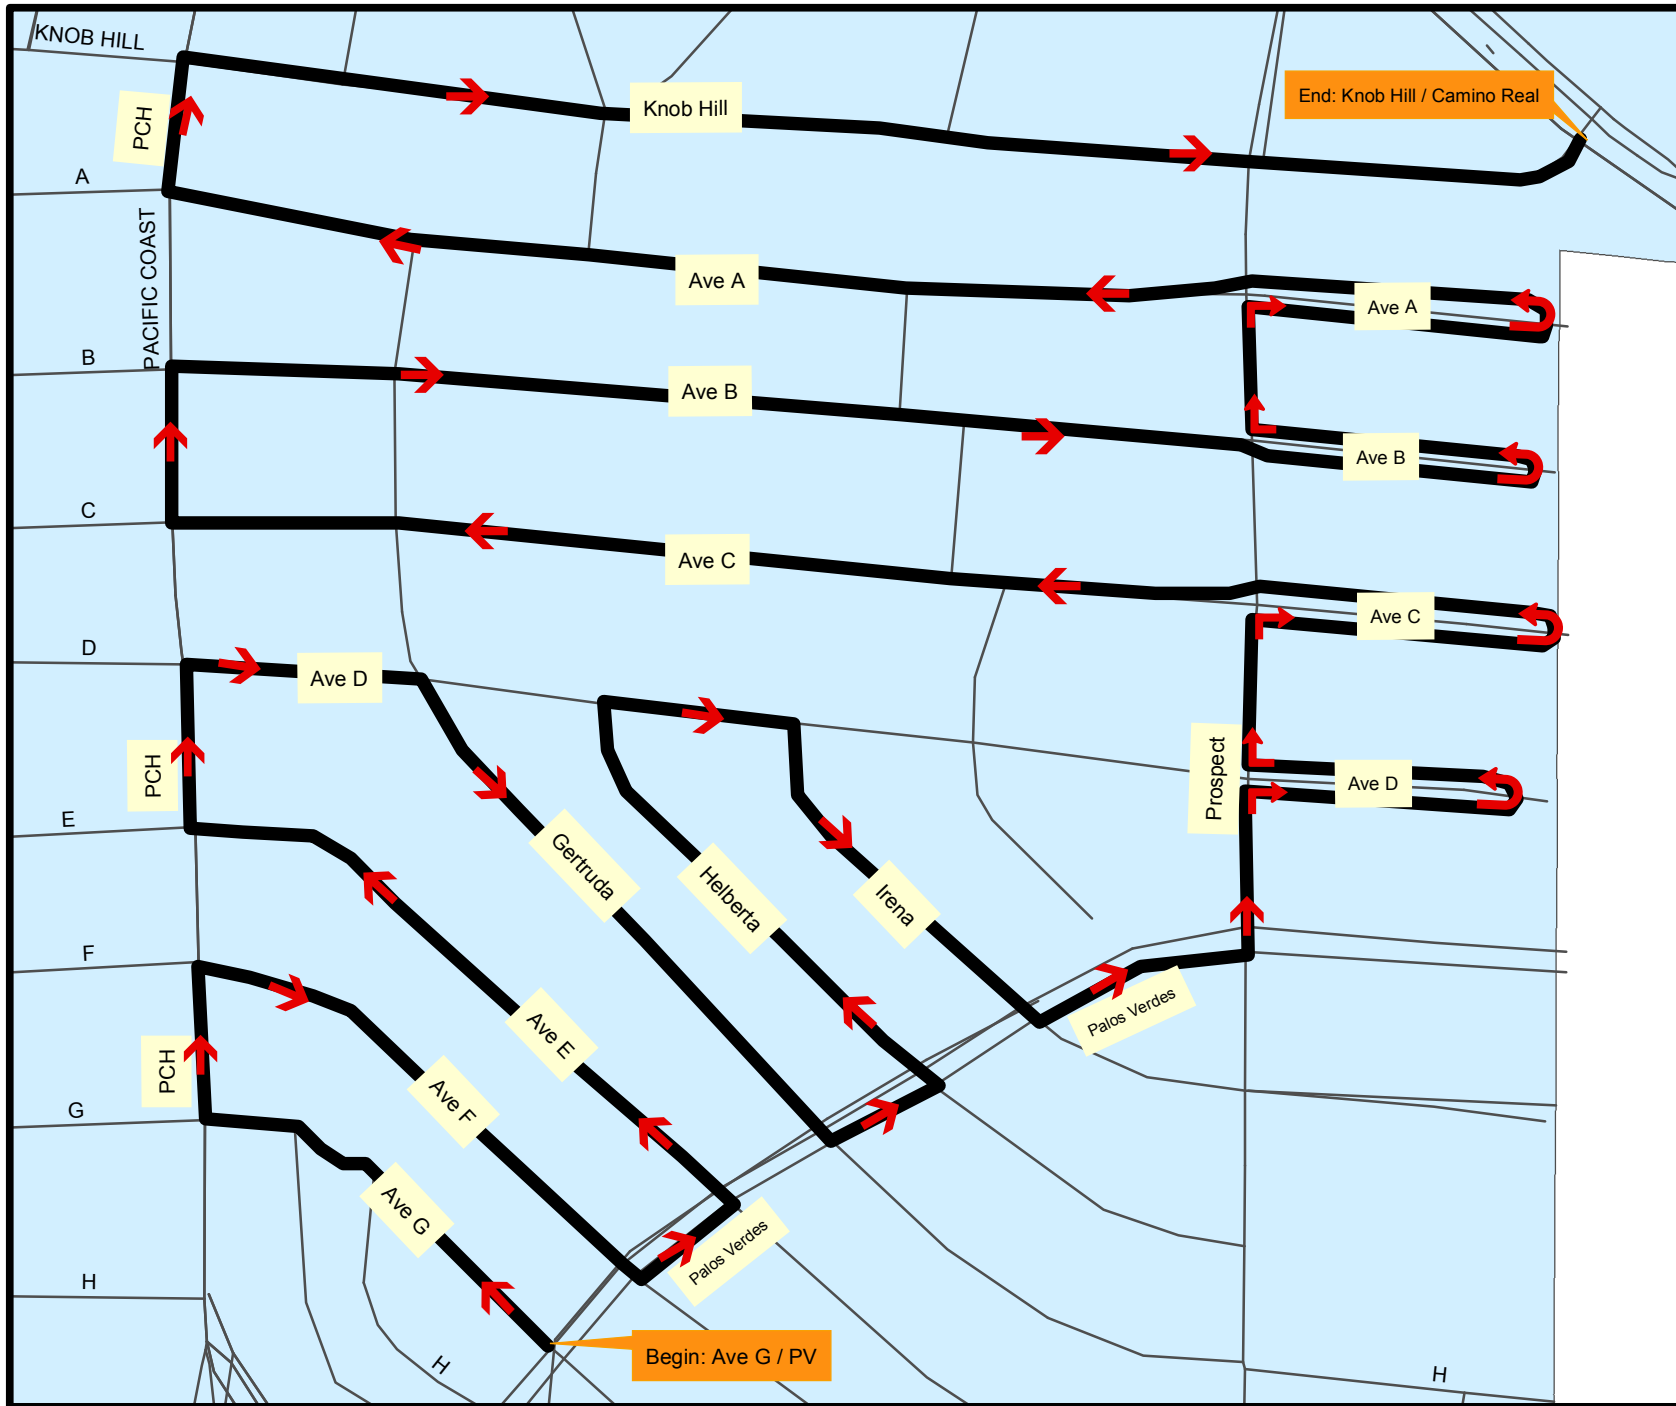

**WEDNESDAY 11-29-23**

**Route 3**

**THURSDAY 11-30-23**    **Route 4**

**FRIDAY 12-1-23**

**Route 5**

**SATURDAY 12-2-23**

**Route 6**

**SUNDAY 12-3-23**

**Route 7**

**TUESDAY 12-5-23**

**Route 9**

- \*\*NOTE: Go the "Wrong Way" on Axenty
- \*\*NOTE: Go dark S/B Ford from Reed to Herrin, also go dark W/B Carnegie

**WEDNESDAY 12-6-23**

**Route 10**

**THURSDAY 12-7-23**

**Route 11**

**FRIDAY 12-8-23**

**Route 12**

**SATURDAY 12-9-23** Route 13

**SUNDAY 12-10-23**

**Route 14**

**MONDAY 12-11-23** Route 15

**WEDNESDAY 12-13-23** Route 17