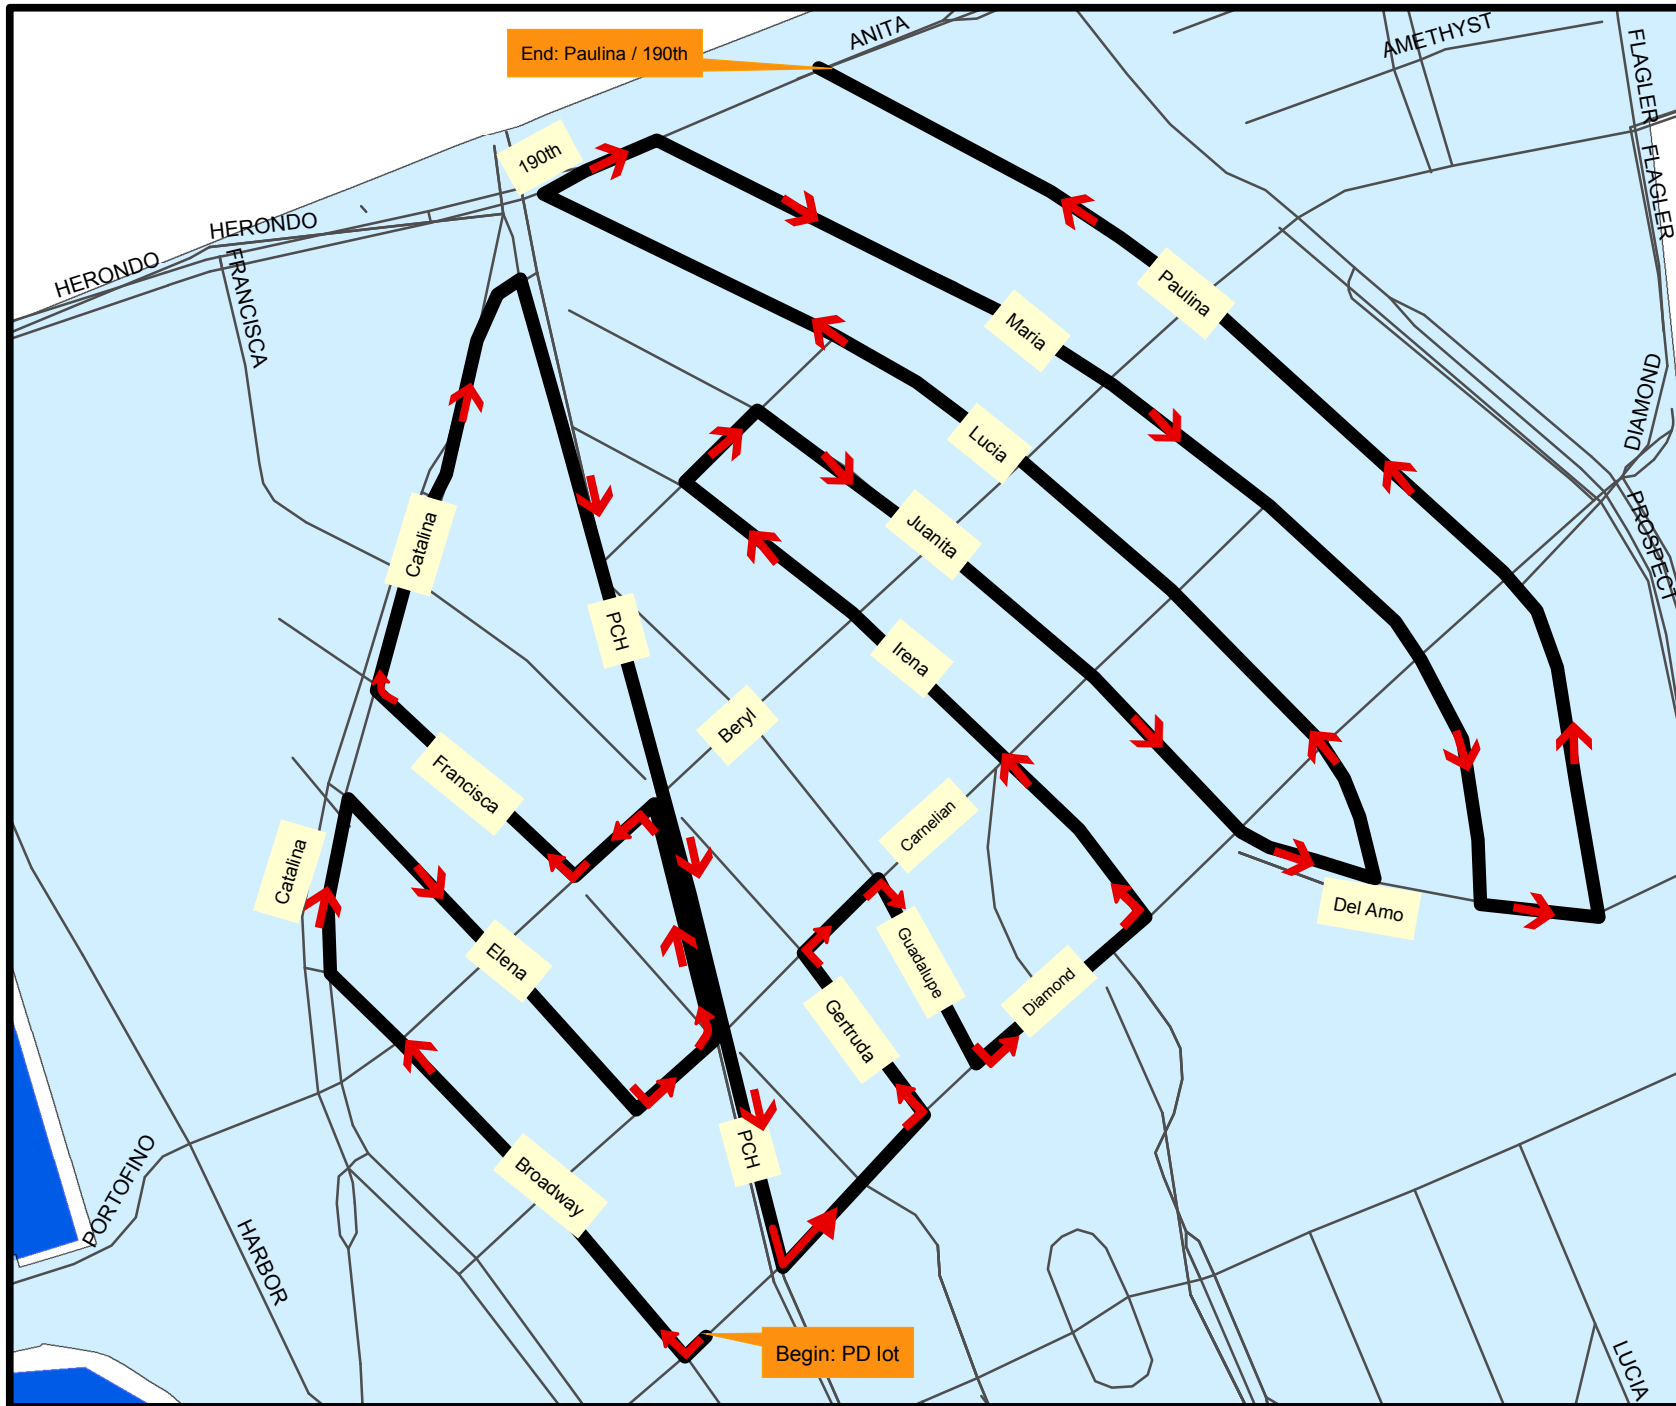

**WEDNESDAY 11-29-23**

**Route 3**

**THURSDAY 11-30-23**    **Route 4**

**FRIDAY 12-1-23**

**Route 5**

**SATURDAY 12-2-23**

**Route 6**

**SUNDAY 12-3-23**

**Route 7**

**TUESDAY 12-5-23**

**Route 9**

- \*\*NOTE: Go the "Wrong Way" on Axenty
- \*\*NOTE: Go dark S/B Ford from Reed to Herrin, also go dark W/B Carnegie

**WEDNESDAY 12-6-23**

**Route 10**

**THURSDAY 12-7-23**

**Route 11**

**FRIDAY 12-8-23**

**Route 12**

**SATURDAY 12-9-23** Route 13

**SUNDAY 12-10-23**

**Route 14**

**MONDAY 12-11-23** Route 15

**WEDNESDAY 12-13-23** Route 17